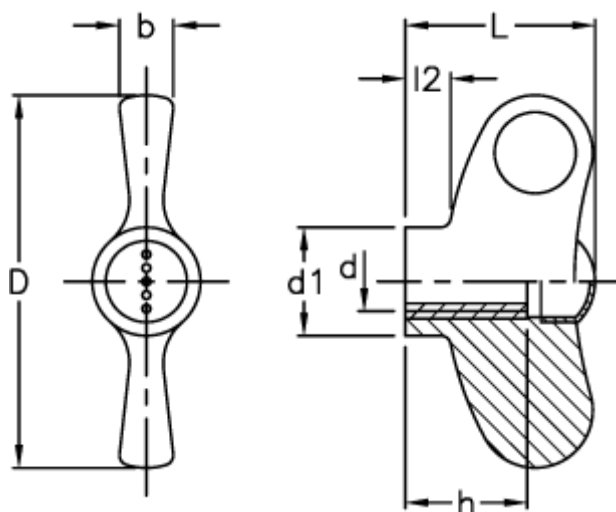

Article number: 23052232412
Description: E+G Wing nut
EWN.55 B-M8-C2, orange cap

Measures

b	= 8
D	= 55
d1	= 16.0
d 6H	= M8
h	= 18
L	= 28
l2	= 6.5